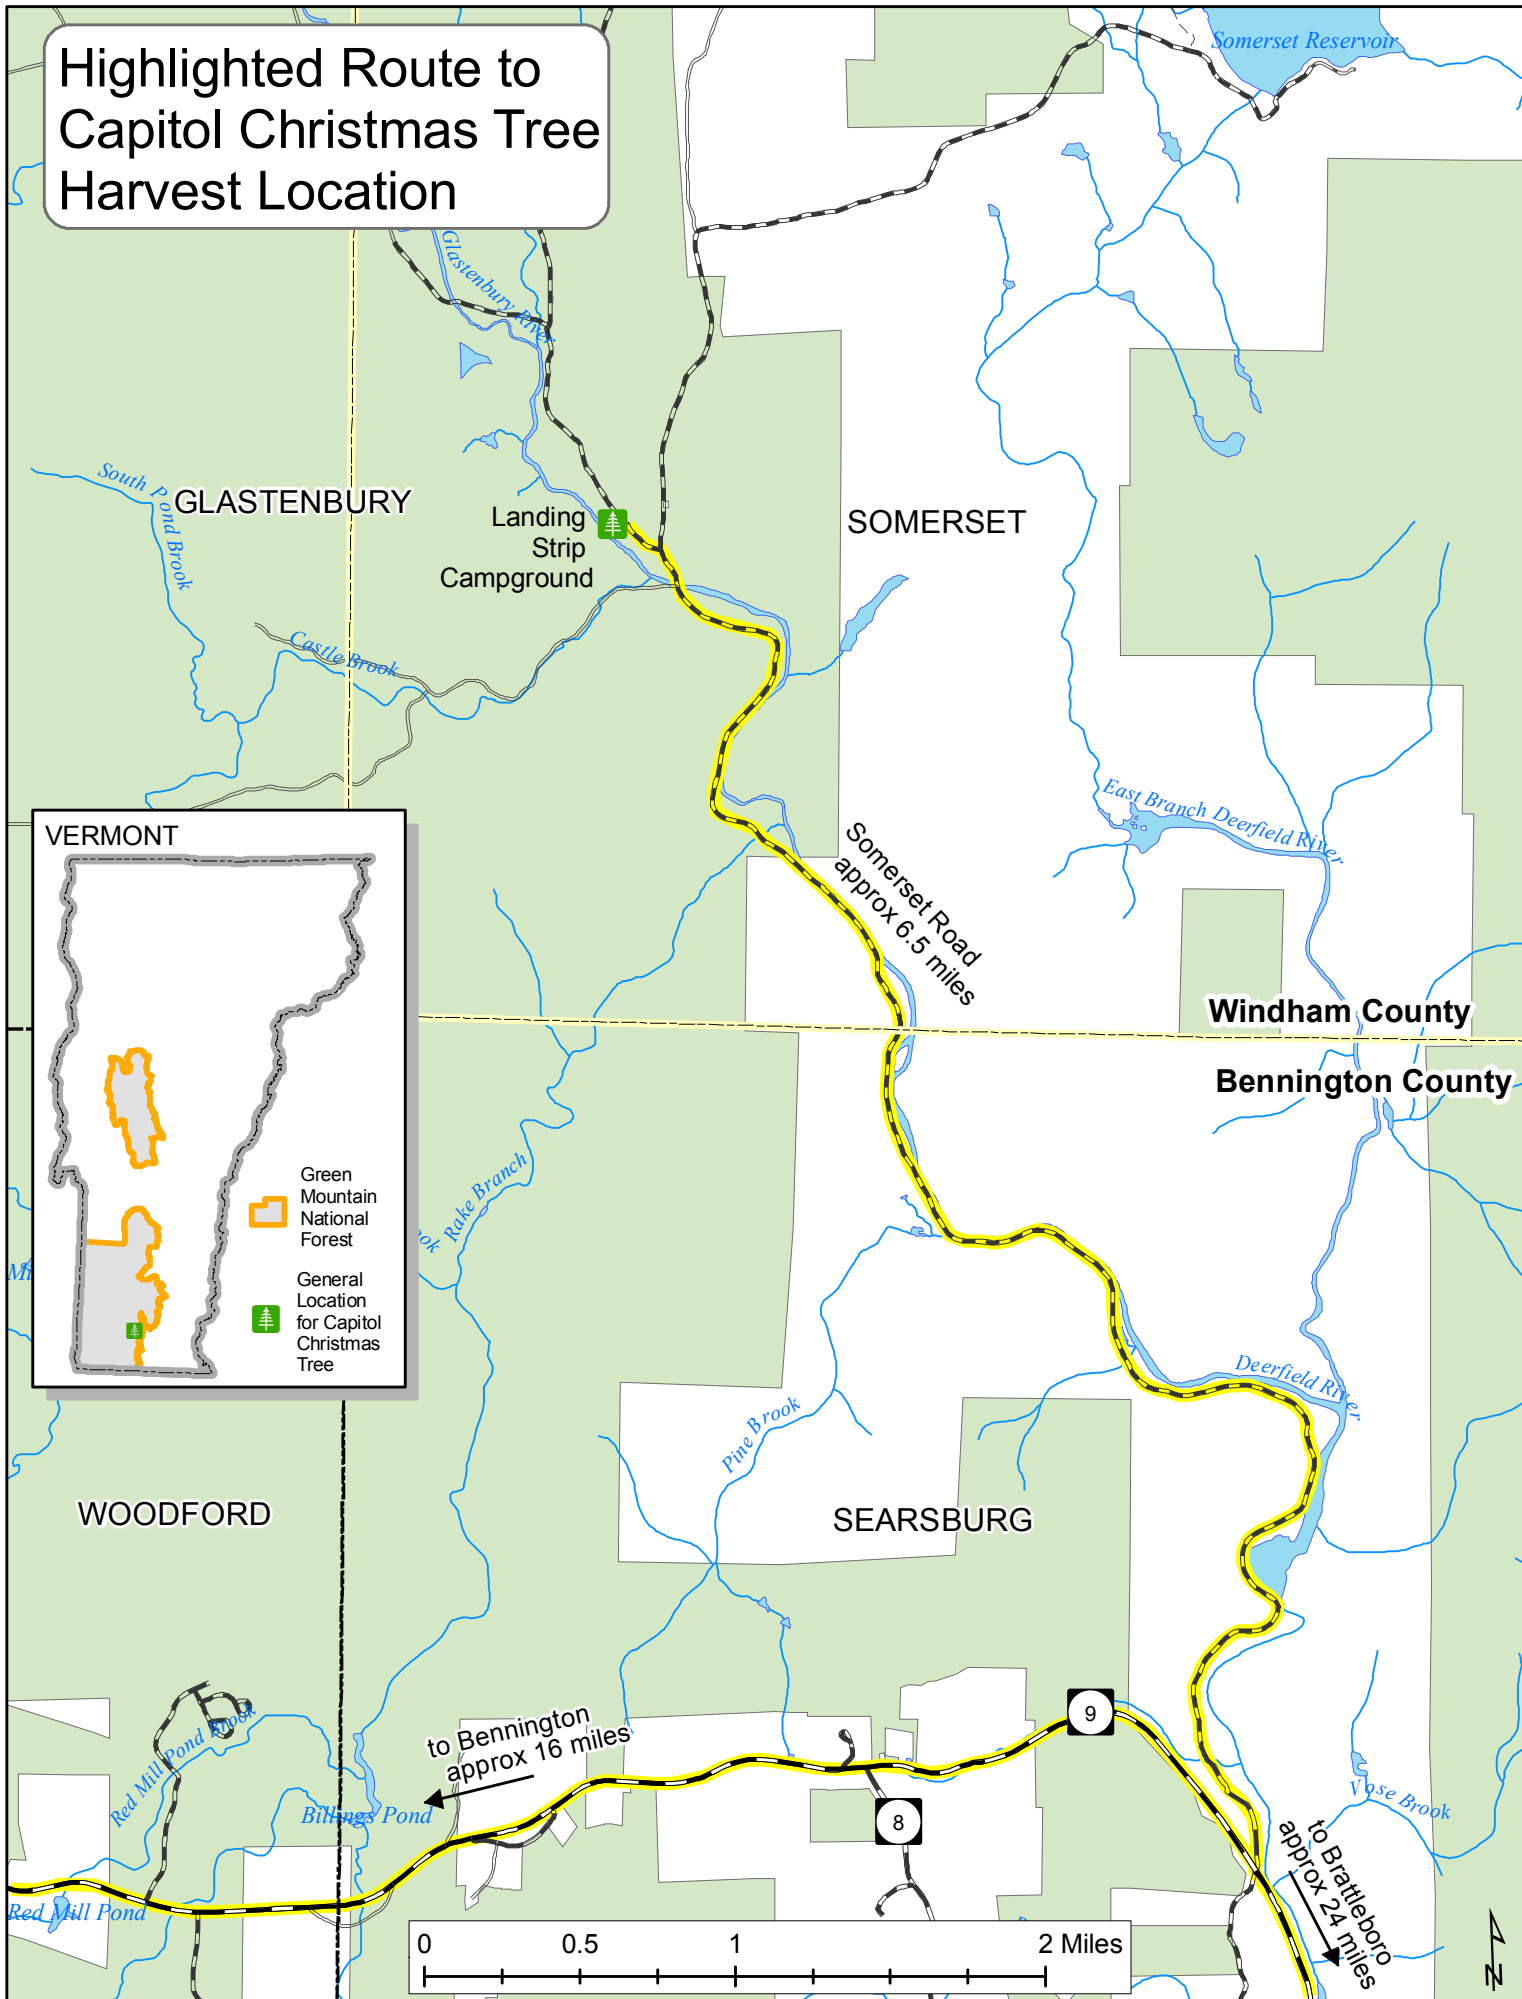

Highlighted Route to Capitol Christmas Tree Harvest Location

VERMONT

- Green Mountain National Forest
- General Location for Capitol Christmas Tree